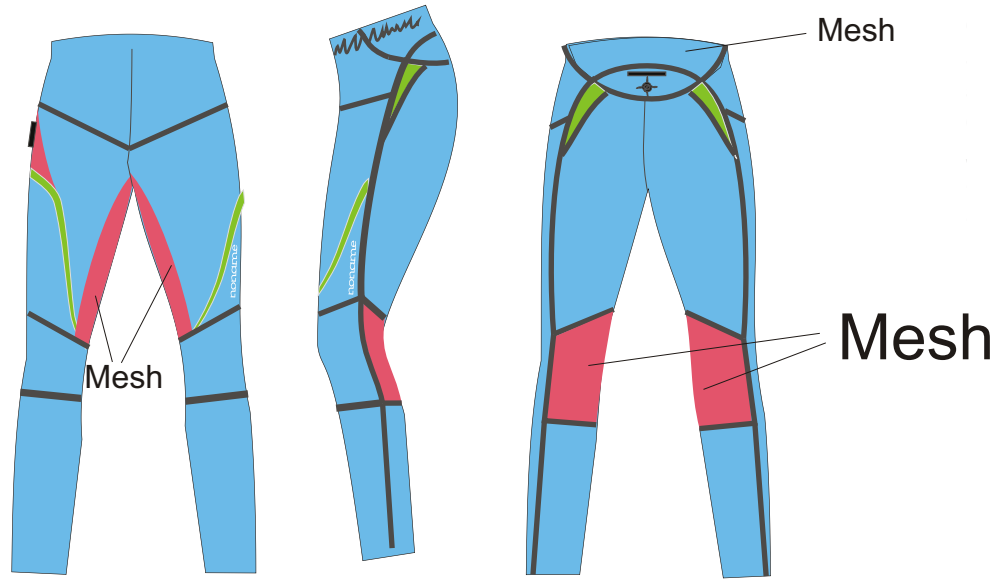

Combat long sleeves

Article	130	150	XXS	XS	S	M	L	XL	XXL	Total
---------	-----	-----	-----	----	---	---	---	----	-----	-------

Summertime:

Terminator long

Article	130	150	XXS	XS	S	M	L	XL	XXL	Total
---------	-----	-----	-----	----	---	---	---	----	-----	-------